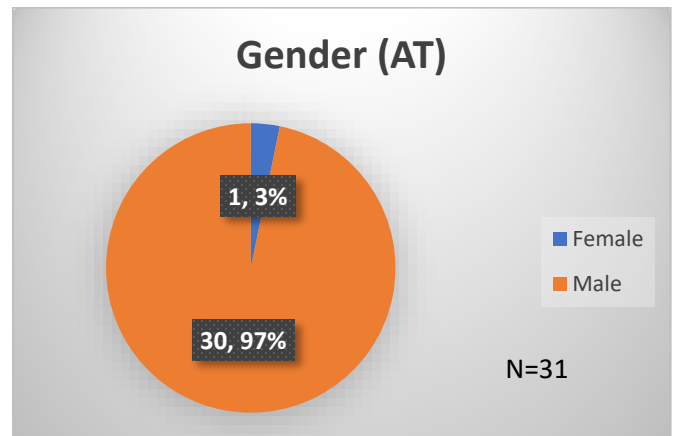

**Daily Data Dashboard – September 15, 2023**  
**Demographics for JTDC Population**  
**Friday Morning Midnight Count**

Total # of probation Involved youth<sup>1</sup>: 1,296

<sup>1</sup> Probation Active: Any youth who is pending sentencing with an active social history, has been formally placed on probation or supervision with Cook County Juvenile Probation on the date of the report.

\*Age, Gender and Race for Criminal Court population (N=2) is not represented in this report.

Data sources: cFive Supervisor – Probation Population and RMIS – JTDC Population

**Daily Data Dashboard – September 15, 2023**  
**Demographics for JTDC Population**  
**Friday Morning Midnight Count**