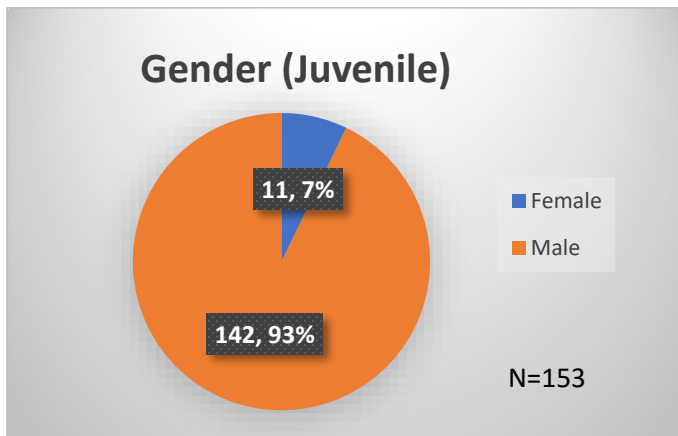

**Daily Data Dashboard – September 15, 2023**  
**Demographics for JTDC Population**  
**Friday Morning Midnight Count**

Total # of probation Involved youth<sup>1</sup>: 1,296

<sup>1</sup> Probation Active: Any youth who is pending sentencing with an active social history, has been formally placed on probation or supervision with Cook County Juvenile Probation on the date of the report.

\*Age, Gender and Race for Criminal Court population (N=2) is not represented in this report.

Data sources: cFive Supervisor – Probation Population and RMIS – JTDC Population

**Daily Data Dashboard – September 15, 2023**  
**Demographics for JTDC Population**  
**Friday Morning Midnight Count**