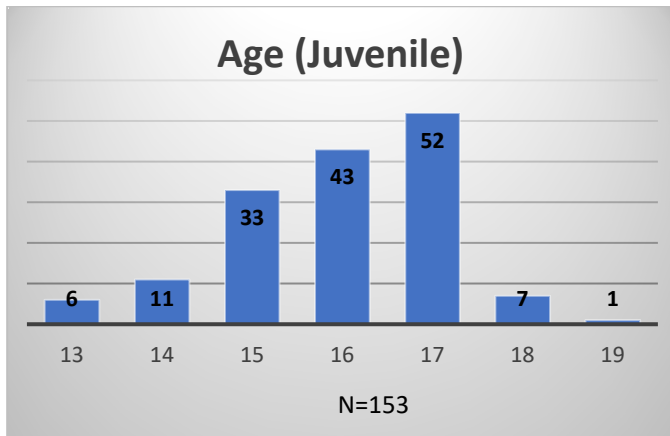

**Daily Data Dashboard – September 15, 2023**  
**Demographics for JTDC Population**  
**Friday Morning Midnight Count**

Total # of probation Involved youth<sup>1</sup>: 1,296

<sup>1</sup> Probation Active: Any youth who is pending sentencing with an active social history, has been formally placed on probation or supervision with Cook County Juvenile Probation on the date of the report.

\*Age, Gender and Race for Criminal Court population (N=2) is not represented in this report.

Data sources: cFive Supervisor – Probation Population and RMIS – JTDC Population

**Daily Data Dashboard – September 15, 2023**  
**Demographics for JTDC Population**  
**Friday Morning Midnight Count**