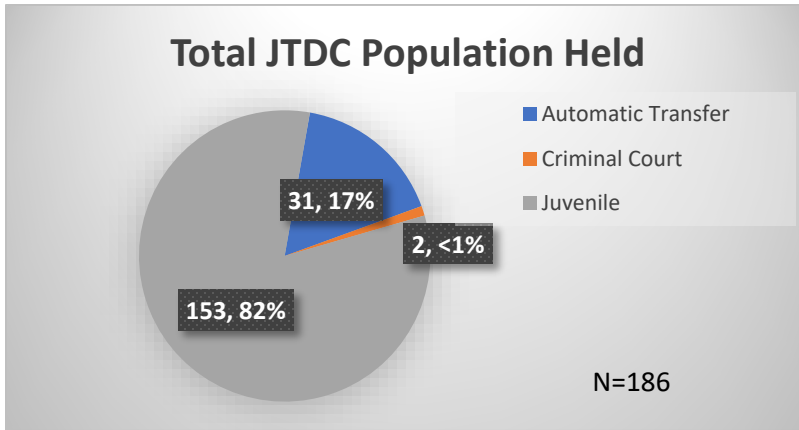

**Daily Data Dashboard – September 15, 2023**  
**Demographics for JTDC Population**  
**Friday Morning Midnight Count**

Total # of probation Involved youth<sup>1</sup>: 1,296

<sup>1</sup> Probation Active: Any youth who is pending sentencing with an active social history, has been formally placed on probation or supervision with Cook County Juvenile Probation on the date of the report.

\*Age, Gender and Race for Criminal Court population (N=2) is not represented in this report.

Data sources: cFive Supervisor – Probation Population and RMIS – JTDC Population

**Daily Data Dashboard – September 15, 2023**  
**Demographics for JTDC Population**  
**Friday Morning Midnight Count**