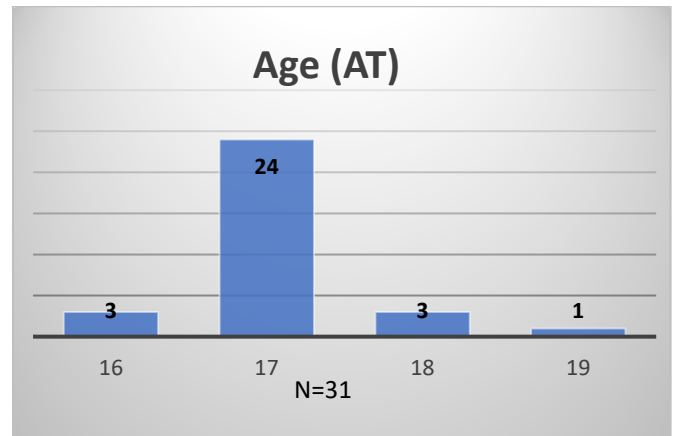

**Daily Data Dashboard – September 15, 2023**  
**Demographics for JTDC Population**  
**Friday Morning Midnight Count**

Total # of probation Involved youth<sup>1</sup>: 1,296

<sup>1</sup> Probation Active: Any youth who is pending sentencing with an active social history, has been formally placed on probation or supervision with Cook County Juvenile Probation on the date of the report.

\*Age, Gender and Race for Criminal Court population (N=2) is not represented in this report.

Data sources: cFive Supervisor – Probation Population and RMIS – JTDC Population

**Daily Data Dashboard – September 15, 2023**  
**Demographics for JTDC Population**  
**Friday Morning Midnight Count**